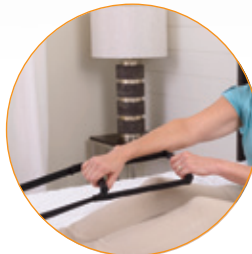

## FEATURES

WEIGHT CAPACITY: 300 LBS

ERGONOMIC 5" RUBBER HANDLES

STRAP LENGTH ADJUSTS  
48" - 84"

HELPS YOU TO SIT UP IN BED